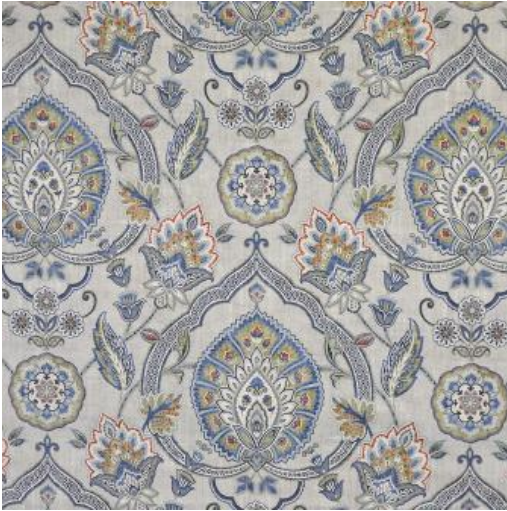

ROYAL BOTANIC # 121 PLATINUM

PRODUCT INFORMATION

EXCLUSIVE PATTERN AVAILABLE IN 1 COLORS

PATTERN NAME ROYAL BOTANIC

COLOR # 121 PLATINUM

PATTERN COMMENT AVAILABLE IN 3 COLOURS

COLOR COMMENT

USAGE Drapery, Multi-Purpose, Light Upholstery

WIDTH 54"

REPEAT V&H-27"

CONTENT 100% COTTON

CLEANING DRY CLEAN

FINISH

TESTS 30,000 DOUBLE RUBS OEKOTEX
OEKOTEX

COUNTRY SPAIN

WAREHOUSE North CarolinaNorth Carolina