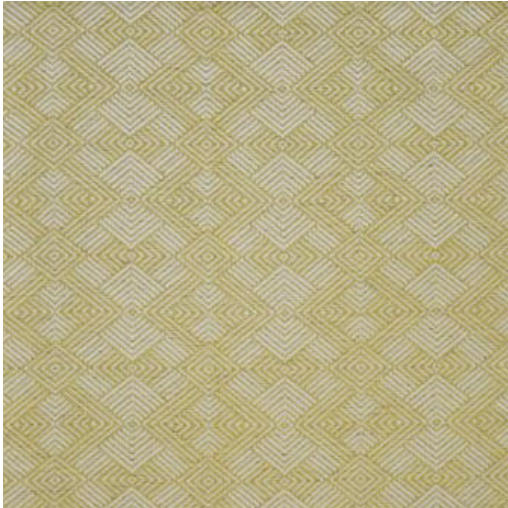

# STREAMLINE # 913 SUNFLOWER

## PRODUCT INFORMATION

EXCLUSIVE PATTERN AVAILABLE IN 4 COLORS

PATTERN NAME **STREAMLINE**

COLOR **# 913 SUNFLOWER**

PATTERN COMMENT EXCLUSIVE PATTERN AVAILABLE IN 4 COLOURS

COLOR COMMENT

USAGE Upholstery

WIDTH 55.5"

REPEAT V-3.3"H-4.7"

CONTENT 65% COTTON/25% RAYON 5% PRE-COMBED COTTON/3% FLAX/2% POLY

CLEANING WASH 30 CRYPTON HOME FINISH

FINISH

NOTES CRYPTON HOME FINISH

TESTS 51,000 DOUBLE RUBS NFPA 260 CLASS 1(UFAC) - CAL 117-2013  
NFPA 260 CLASS 1(UFAC) - CAL 117-2013