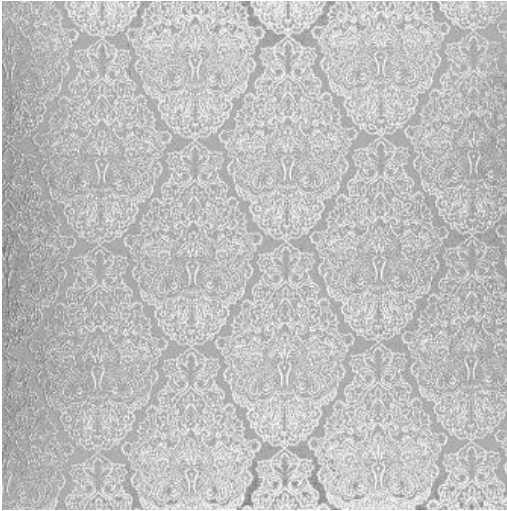

## # 621 ALUMINUM

### PRODUCT INFORMATION

---

**EXCLUSIVE PATTERN AVAILABLE IN 3 COLORS**

---

**PATTERN NAME**      CECIL

**COLOR**                      # 621 ALUMINUM

**PATTERN COMMENT**      EXCLUSIVE PATTERN AVAILABLE IN 3 COLOURS

---

**COLOR COMMENT**

---

**USAGE**                      Drapery

**WIDTH**                      54.25"

**REPEAT**                    V-14.75"H-13.5"

**CONTENT**                  100% POLYESTER

**CLEANING**                WSH BELOW 30 GENTLE- IRON LOW - DRYCLEAN