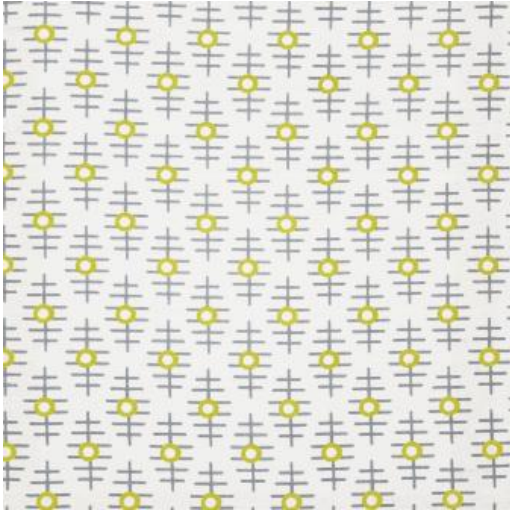

BOMBSHELL # 832 GUPPY

PRODUCT INFORMATION

EXCLUSIVE PATTERN AVAILABLE IN 2 COLORS

PATTERN NAME BOMBSHELL

COLOR # 832 GUPPY

PATTERN COMMENT EXCLUSIVE PATTERN AVAILABLE IN 3 COLOURS

COLOR COMMENT

USAGE Drapery, Multi-Purpose

WIDTH 54"

REPEAT V-3"H-2.75"

CONTENT 75% POLYESTER/15% COTTON 10% LINEN

CLEANING DRY CLEAN

FINISH

TESTS

COUNTRY INDIA

WAREHOUSE North CarolinaNorth Carolina
