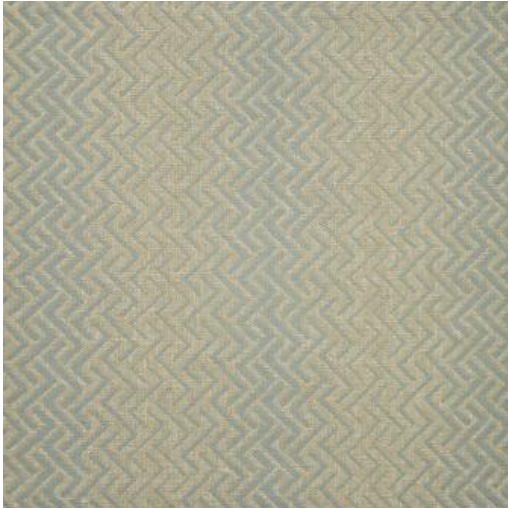

RIVERRUN # 850 OCEAN

PRODUCT INFORMATION

EXCLUSIVE PATTERN AVAILABLE IN 5 COLORS

PATTERN NAME RIVERRUN

COLOR # 850 OCEAN

PATTERN COMMENT EXCLUSIVE PATTERN AVAILABLE IN 5 COLOURS

COLOR COMMENT

USAGE Clearance Items Only, Drapery, Multi-Purpose

WIDTH 54.25"

REPEAT V-1.5"H-6.9"

CONTENT 47% POLYESTER/32% COTTON 21% VISCOSE

CLEANING WSH BELOW 30 GENTLE-IRON
MEDIUM-DRYCLEAN

FINISH

TESTS OEKOTEX

COUNTRY INDIA

WAREHOUSE North CarolinaNorth Carolina
