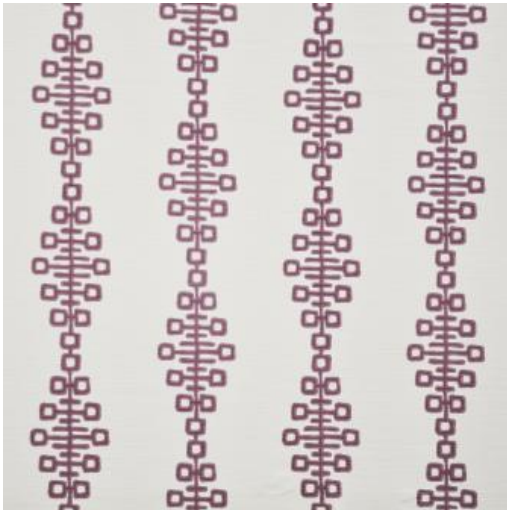

STONE AGE # 416 GRAPE

PRODUCT INFORMATION

EXCLUSIVE PATTERN AVAILABLE IN 2 COLORS

PATTERN NAME **STONE AGE**

COLOR **# 416 GRAPE**

PATTERN COMMENT EXCLUSIVE PATTERN AVAILABLE IN 2 COLOURS

COLOR COMMENT

USAGE Drapery, Multi-Purpose, Light Upholstery

WIDTH 54"

REPEAT V-9"H-13.5"

CONTENT 100% COTTON

CLEANING DRY CLEAN STAIN REPELLENT

FINISH

NOTES STAIN REPELLENT

TESTS

COUNTRY INDIA