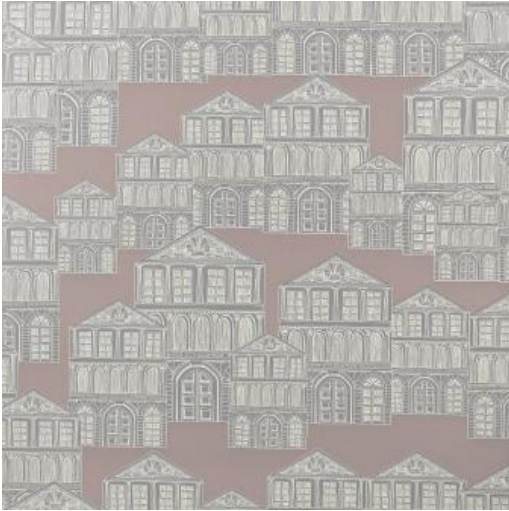

MAISON (WP) # 02 ROSE

PRODUCT INFORMATION

EXCLUSIVE PATTERN AVAILABLE IN 4 COLORS

PATTERN NAME MAISON (WP)

COLOR # 02 ROSE

PATTERN COMMENT EXCLUSIVE PATTERN AVAILABLE IN 4 COLOURS

COLOR COMMENT # 02

WIDTH 20.5"X11YD

REPEAT V-21"

CONTENT HALF DROP PASTE THE WALL

CLEANING WASHABLE STRIPPABLE

FINISH

NOTES STRIPPABLE

TESTS CLASS A-ASTM E84-16

COUNTRY UNITED KINGDOM

WAREHOUSE North CarolinaNorth Carolina
