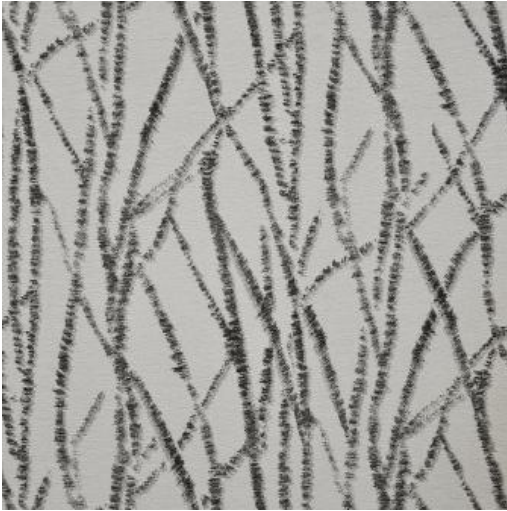

WYTHE

608 AFRICAN GREY

PRODUCT INFORMATION

EXCLUSIVE PATTERN AVAILABLE IN 1 COLORS

PATTERN NAME **WYTHE**

COLOR **# 608 AFRICAN GREY**

PATTERN COMMENT EXCLUSIVE PATTERN AVAILABLE IN 2 COLOURS

COLOR COMMENT

USAGE Upholstery

WIDTH 57"

REPEAT V-25.6"H-29"

CONTENT 67% POLYESTER/19% NYLON 14% RAYON

CLEANING WASH BELOW 30 PERMANENT PRESS CRYPTON HOME FINISH

FINISH

NOTES CRYPTON HOME FINISH

TESTS 100,000 DOUBLE RUBS NFPA 260 CLASS 1(UFAC) - CAL 117-2013
NFPA 260 CLASS 1(UFAC) - CAL 117-2013