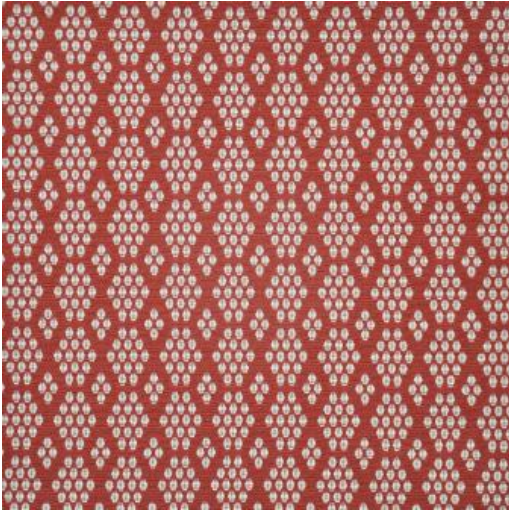

SHOAL

436 RASPBERRY

PRODUCT INFORMATION

EXCLUSIVE PATTERN AVAILABLE IN 2 COLORS

PATTERN NAME SHOAL

COLOR # 436 RASPBERRY

PATTERN COMMENT EXCLUSIVE PATTERN PERFORMANCE
FABRIC AVAILABLE IN 5 COLOURS

COLOR COMMENT

USAGE Clearance Items Only, Upholstery,
Indoor/Outdoor

WIDTH 55"

REPEAT V-2.1"H-1.75"

CONTENT 100% BELLA-DURA POLYOLEFIN

CLEANING WASH BELOW 30 GENTLE, BLEACH
CLEANABLE, NO IRON, NO TUMBLE DRY,
NO DRY CLEAN