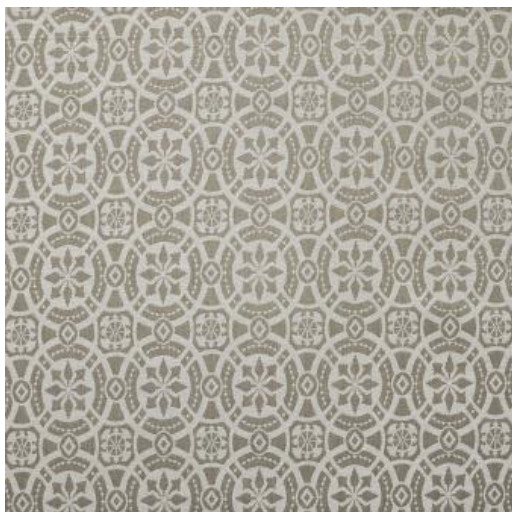

WHEELHOUSE # 439 FOSSIL

PRODUCT INFORMATION

EXCLUSIVE PATTERN AVAILABLE IN 2 COLORS

PATTERN NAME WHEELHOUSE

COLOR # 439 FOSSIL

PATTERN COMMENT EXCLUSIVE PATTERN PERFORMANCE FABRIC AVAILABLE IN 4 COLOURS

COLOR COMMENT

USAGE Upholstery, Indoor/Outdoor

WIDTH 54"

REPEAT V-7.5"H-6.75"

CONTENT 100% SUNBRELLA ACRYLIC

CLEANING

FINISH

TESTS 45,000 DOUBLE RUBS NFPA 260 CLASS 1(UFAC) - CAL 117-2013
NFPA 260 CLASS 1(UFAC) - CAL 117-2013