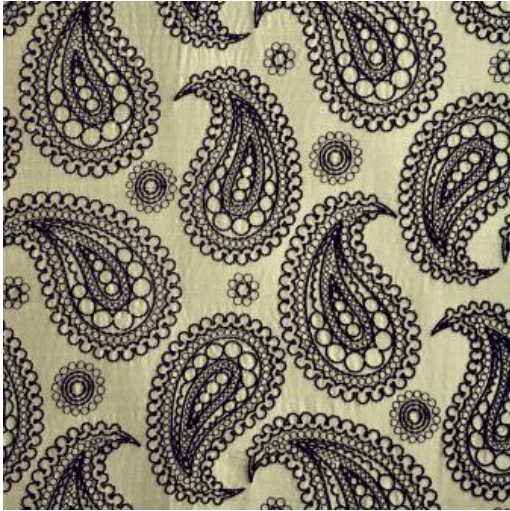

## # 302 TORTOISESHELL

### PRODUCT INFORMATION

EXCLUSIVE PATTERN AVAILABLE IN 8 COLORS

PATTERN NAME **DEVEAUX**

COLOR **# 302 TORTOISESHELL**

PATTERN COMMENT EXCLUSIVE PATTERN AVAILABLE IN 8 COLOURS \*\*\* 2 YARD MINIMUMS - 1/2 YARD INCREMENTS ONLY \*\*\*