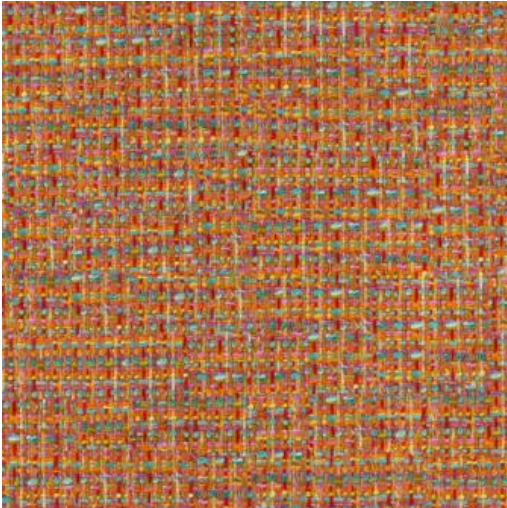

# AFTER EIGHT # 926 LOLLIPOP

## PRODUCT INFORMATION

EXCLUSIVE PATTERN AVAILABLE IN 31 COLORS

**PATTERN NAME** AFTER EIGHT

**COLOR** # 926 LOLLIPOP

**PATTERN COMMENT** EXCLUSIVE PATTERN AVAILABLE IN 31 COLOURS \*\*2 YD MINIMUMS-1/2 YARD INCREMENTS ONLY- NO CFA'S

**COLOR COMMENT**

**USAGE** Upholstery

**WIDTH** 55"

**REPEAT**

**CONTENT** 51% POLYESTER/49% ACRYLIC

**CLEANING** WASH BELOW 30 PERM PRESS - IRON LOW - DRY CLEAN FIBREGUARD STAIN FREE TECHNOLOGY

**FINISH**