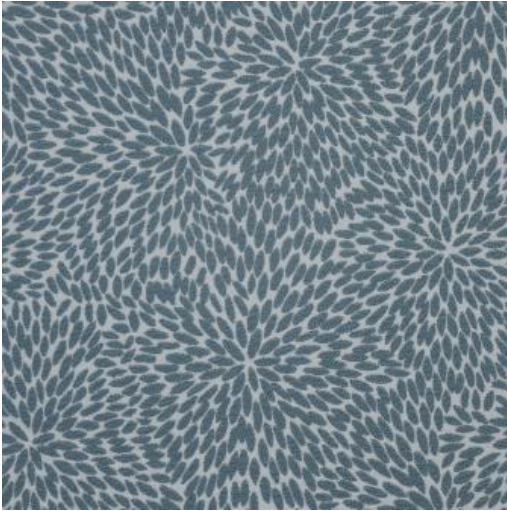

ROSAPRIMA # 722 NORDIC

PRODUCT INFORMATION

EXCLUSIVE PATTERN AVAILABLE IN 4 COLORS

PATTERN NAME ROSAPRIMA

COLOR # 722 NORDIC

PATTERN COMMENT EXCLUSIVE PATTERN AVAILABLE IN 5 COLORS

COLOR COMMENT

USAGE Upholstery

WIDTH 53"

REPEAT V-18.75" H-13"

CONTENT 100% POLYESTER

CLEANING WASH BELOW 30 PERMANENT PRESS, ALTA, LIGHT ACRYLIC BACKING

FINISH ALTA

TESTS 30,000 DOUBLE RUBS, NFPA 260 CLASS I (UFAC) - CAL 117-2013

COUNTRY TURKEY
