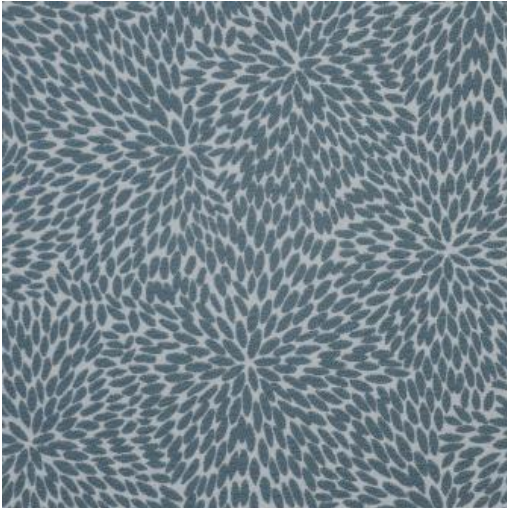

# ROSAPRIMA # 722 NORDIC

## PRODUCT INFORMATION

---

**EXCLUSIVE PATTERN AVAILABLE IN 4 COLORS**

---

**PATTERN NAME** ROSAPRIMA

---

**COLOR** # 722 NORDIC

---

**PATTERN COMMENT** EXCLUSIVE PATTERN AVAILABLE IN 5 COLORS

---

**COLOR COMMENT**

---

**USAGE** Upholstery

---

**WIDTH** 53"

---