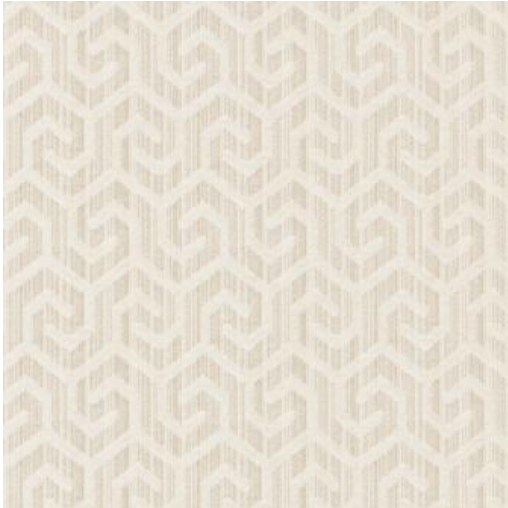

CAMINO

342 MARBLE

PRODUCT INFORMATION

EXCLUSIVE PATTERN AVAILABLE IN 13 COLORS

PATTERN NAME CAMINO

COLOR # 342 MARBLE

PATTERN COMMENT EXCLUSIVE PATTERN AVAILABLE IN 13 COLORS

COLOR COMMENT

USAGE Upholstery

WIDTH 54.7"

REPEAT V-2.5" H-1.3"

CONTENT 100% POLYESTER

CLEANING WASH BELOW 30 GENTLE, IRON LOW, TUMBLE DRY LOW, NO BLEACH, DRY CLEAN P GENTLE, FIBREGUARD

FINISH FIBREGUARD

TESTS 65,000 DOUBLE RUBS - OEKOTEX NFPA 260 CLASS 1(UFAC) - CAL 117-2013