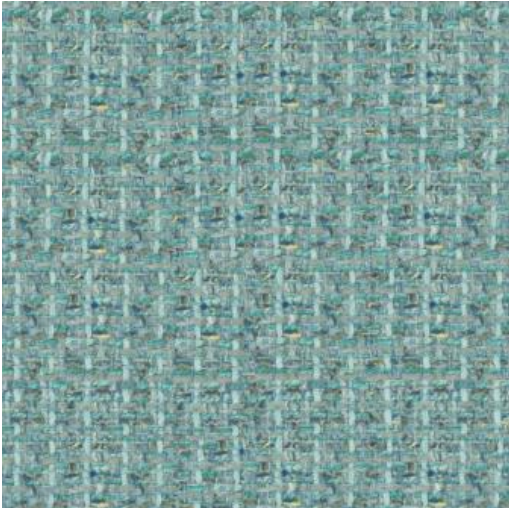

RAMON

225 TURQUOISE

PRODUCT INFORMATION

EXCLUSIVE PATTERN AVAILABLE IN 25 COLORS

PATTERN NAME RAMON

COLOR # 225 TURQUOISE

PATTERN COMMENT EXCLUSIVE PATTERN AVAILABLE IN 25 COLORS

COLOR COMMENT

USAGE Upholstery

WIDTH 55"

REPEAT

CONTENT 51% POLYESTER/30% ACRYLIC/19% POLYPROPYLENE

CLEANING WASH BELOW 30 GENTLE, IRON LOW, TUMBLE DRY LOW, NO BLEACH, DRY CLEAN P GENTLE, FIBREGUARD PRO

FINISH FIBREGUARD PRO

TESTS 100,000 DOUBLE RUBS - OEKOTEX NFPA 260 CLASS 1(UFAC) - CAL 117-2013

COUNTRY TURKEY