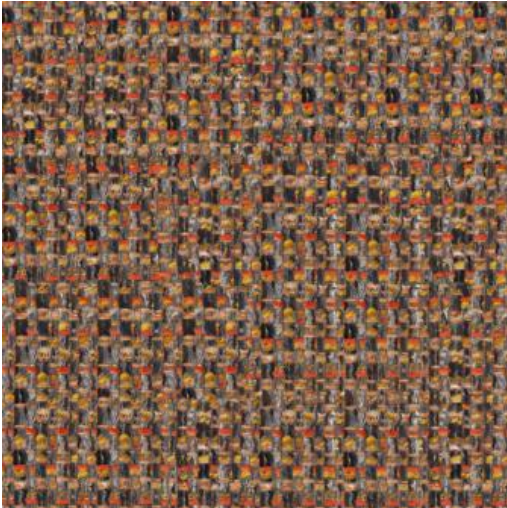

RAMON # 243 RUTILE

PRODUCT INFORMATION

EXCLUSIVE PATTERN AVAILABLE IN 25 COLORS

PATTERN NAME RAMON

COLOR # 243 RUTILE

PATTERN COMMENT EXCLUSIVE PATTERN AVAILABLE IN 25 COLORS

COLOR COMMENT

USAGE Upholstery

WIDTH 55"

REPEAT

CONTENT 51% POLYESTER/30% ACRYLIC/19% POLYPROPYLENE

CLEANING WASH BELOW 30 GENTLE, IRON LOW, TUMBLE DRY LOW, NO BLEACH, DRY CLEAN P GENTLE, FIBREGUARD PRO

FINISH FIBREGUARD PRO

TESTS 100,000 DOUBLE RUBS - OEKOTEX NFPA 260 CLASS 1(UFAC) - CAL 117-2013