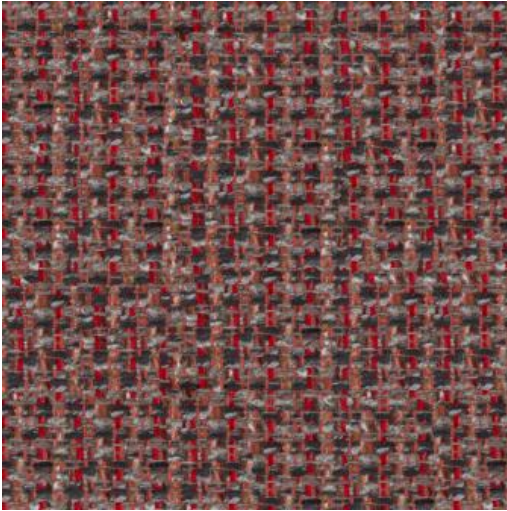

RAMON

253 CARDINAL

PRODUCT INFORMATION

EXCLUSIVE PATTERN AVAILABLE IN 25 COLORS

PATTERN NAME RAMON

COLOR # 253 CARDINAL

PATTERN COMMENT EXCLUSIVE PATTERN AVAILABLE IN 25 COLORS

COLOR COMMENT

USAGE Upholstery

WIDTH 55"

REPEAT

CONTENT 51% POLYESTER/30% ACRYLIC/19% POLYPROPYLENE

CLEANING WASH BELOW 30 GENTLE, IRON LOW, TUMBLE DRY LOW, NO BLEACH, DRY CLEAN P GENTLE, FIBREGUARD PRO

FINISH FIBREGUARD PRO

TESTS 100,000 DOUBLE RUBS - OEKOTEX NFPA 260 CLASS 1(UFAC) - CAL 117-2013

COUNTRY TURKEY
