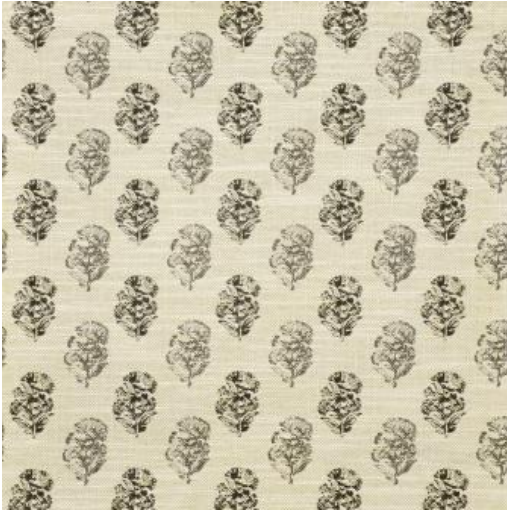

MOULIN FLEUR # 551 COPY

PRODUCT INFORMATION

EXCLUSIVE PATTERN AVAILABLE IN 2 COLORS

PATTERN NAME **MOULIN FLEUR**

COLOR **# 551 COPY**

PATTERN COMMENT
AVAILABLE IN 2 COLORS

COLOR COMMENT

USAGE Drapery, Multi-Purpose, Light Upholstery

WIDTH 54"

REPEAT V-3.13"H-3.75"

CONTENT 75% COTTON/25% LINEN

CLEANING DRY CLEAN

FINISH

TESTS 15,000 DOUBLE RUBS NFPA 260 CLASS
1(UFAC) - CAL 117-2013

COUNTRY PAKISTAN