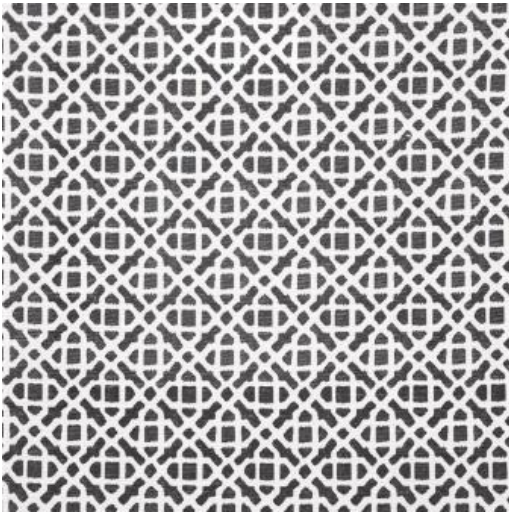

SAND PATH # 546 CHARCOAL

PRODUCT INFORMATION

EXCLUSIVE PATTERN AVAILABLE IN 3 COLORS

PATTERN NAME **SAND PATH**

COLOR **# 546 CHARCOAL**

PATTERN COMMENT
AVAILABLE IN 3 COLORS

COLOR COMMENT

USAGE Drapery, Multi-Purpose, Light Upholstery

WIDTH 54"

REPEAT V-2.25"H-2.25"

CONTENT 100% COTTON

CLEANING DRY CLEAN

FINISH

TESTS 15,000 DOUBLE RUBS NFPA 260 CLASS
1(UFAC) - CAL 117-2013

COUNTRY CHINA