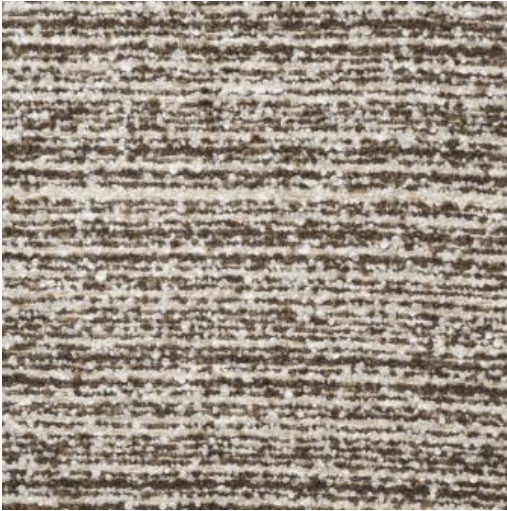

CYDNEY # 917 OKAPI

PRODUCT INFORMATION

EXCLUSIVE PATTERN AVAILABLE IN 6 COLORS

PATTERN NAME CYDNEY

COLOR # 917 OKAPI

PATTERN COMMENT EXCLUSIVE PATTERN AVAILABLE IN 6 COLORS *** 2 YARD MINIMUMS - 1/2 YARD INCREMENTS ONLY ***

COLOR COMMENT

USAGE Multi-Purpose, Upholstery

WIDTH 56"

REPEAT V-10.8"

CONTENT 61% ACRYLIC/26% POLYESTER/13% COTTON

CLEANING WASH BELOW 30 GENTLE, DRY CLEAN P GENTLE, ALTA FINISH, LIGHT ACRYLIC BACKING

FINISH ALTA

TESTS 85,000 DOUBLE RUBS, - OEKOTEX NFPA 260 CLASS 1(UFAC), CAL 117-2013

COUNTRY TURKEY
