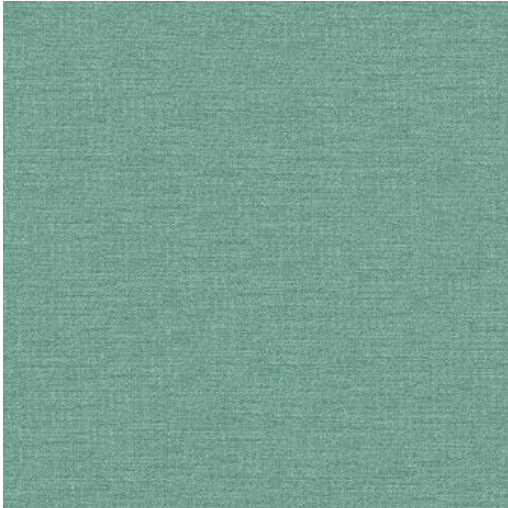

# IMPASTO # 822 MERMAID

## PRODUCT INFORMATION

EXCLUSIVE PATTERN AVAILABLE IN 34 COLORS

**PATTERN NAME** IMPASTO

**COLOR** # 822 MERMAID

**PATTERN COMMENT** EXCLUSIVE PATTERN AVAILABLE IN 34 COLORS

**COLOR COMMENT**

**USAGE** Upholstery

**WIDTH** 56"

**REPEAT**

**CONTENT** 100% POLYESTER

**CLEANING** WASH BELOW 30 GENTLE, IRON LOW REVERSE SIDE, TUMBLE DRY LOW GENTLE, NO BLEACH, DRY CLEAN P GENTLE, FIBREGUARD

**FINISH** FIBREGUARD

**TESTS** 100,000 DOUBLE RUBS, OEKOTEX, NFPA 260 CLASS 1(UFAC), CAL 117-2013