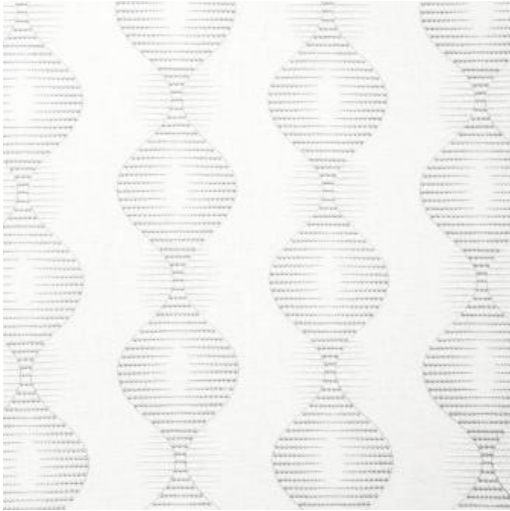

ATMOSPHERIC # 422 PUFF

PRODUCT INFORMATION

EXCLUSIVE PATTERN AVAILABLE IN 1 COLORS

PATTERN NAME **ATMOSPHERIC**

COLOR **# 422 PUFF**

PATTERN COMMENT EXCLUSIVE PATTERN AVAILABLE IN 1 COLOR

COLOR COMMENT

USAGE Drapery

WIDTH 54"EMB.52"

REPEAT V-7.5"H-13"

CONTENT 50% COTTON/25% RAYON/17%
POLYESTER/5% ZARI/3% LINEN

CLEANING DRY CLEAN

FINISH

TESTS CAL 117-2013

COUNTRY India
