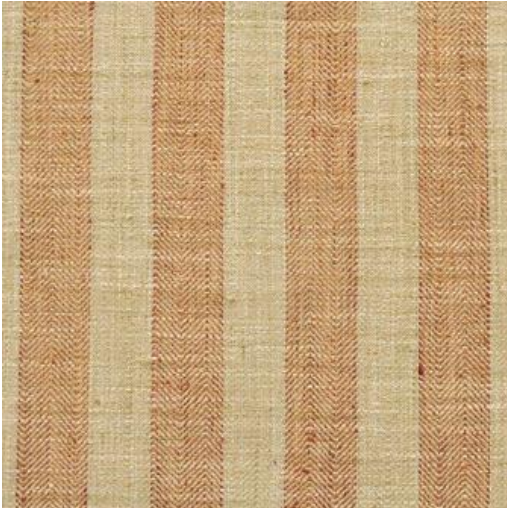

TOWER ROAD # 650 APRICOT

PRODUCT INFORMATION

EXCLUSIVE PATTERN AVAILABLE IN 5 COLORS

PATTERN NAME TOWER ROAD

COLOR # 650 APRICOT

PATTERN COMMENT AVAILABLE IN 5 COLORS

COLOR COMMENT

USAGE Drapery, Upholstery

WIDTH 54"

REPEAT H-3"

CONTENT 100% POLYESTER

CLEANING DRY CLEAN

FINISH

TESTS 100,000 DOUBLE RUBS NFPA 260 CLASS 1(UFAC) - CAL 117-2013

COUNTRY INDIA