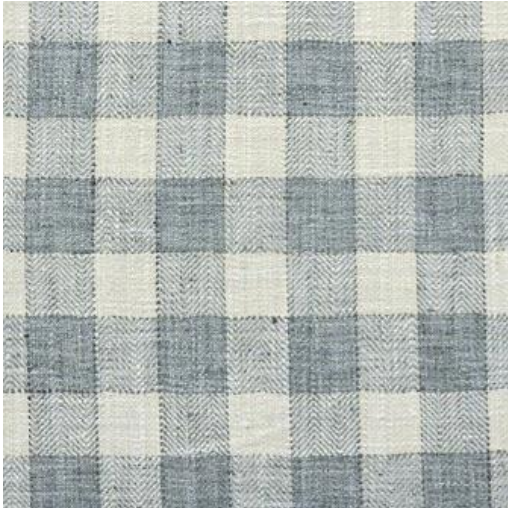

LACROSSE # 639 HARBOR

PRODUCT INFORMATION

EXCLUSIVE PATTERN AVAILABLE IN 6 COLORS

PATTERN NAME LACROSSE

COLOR # 639 HARBOR

PATTERN COMMENT AVAILABLE IN 6 COLORS

COLOR COMMENT

USAGE Upholstery

WIDTH 55.25"

REPEAT V-3.37"H-3"

CONTENT 100% POLYESTER

CLEANING DRY CLEAN

FINISH

TESTS 100,000 DOUBLE RUBS NFPA 260 CLASS 1(UFAC) - CAL 117-2013

COUNTRY INDIA