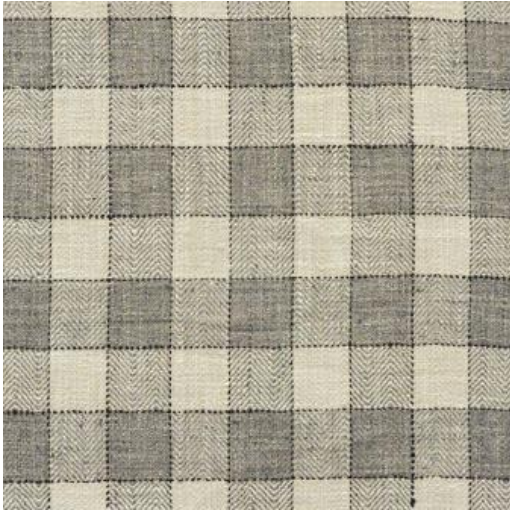

LACROSSE

625 ASH

PRODUCT INFORMATION

EXCLUSIVE PATTERN AVAILABLE IN 6 COLORS

PATTERN NAME LACROSSE

COLOR # 625 ASH

PATTERN COMMENT AVAILABLE IN 6 COLORS

COLOR COMMENT

USAGE Upholstery

WIDTH 55.25"

REPEAT V-3.37"H-3"

CONTENT 100% POLYESTER

CLEANING DRY CLEAN

FINISH

TESTS 100,000 DOUBLE RUBS NFPA 260 CLASS 1(UFAC) - CAL 117-2013

COUNTRY INDIA