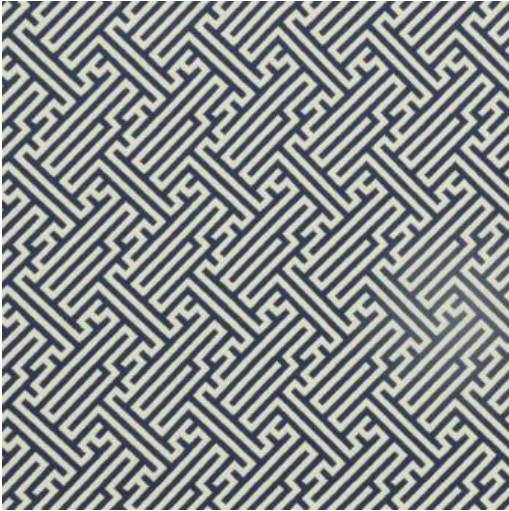

ALTON

658 WATERWAY

PRODUCT INFORMATION

EXCLUSIVE PATTERN AVAILABLE IN 3 COLORS

PATTERN NAME ALTON

COLOR # 658 WATERWAY

PATTERN COMMENT AVAILABLE IN 3 COLORS

COLOR COMMENT

USAGE Upholstery, Indoor/Outdoor

WIDTH 54"

REPEAT V-3.4"H-4.7"

CONTENT 100% OUTDURA SOLUTION-DYED ACRYLIC

CLEANING WASH BELOW 30 GENTLE, BLEACH CLEANABLE, NO IRON, NO TUMBLE DRY, NO DRY CLEAN

FINISH OUTDURA

TESTS 30,000 DOUBLE RUBS - OEKOTEX NFPA 260 CLASS 1(UFAC) - CAL 117-2013

COUNTRY USA
