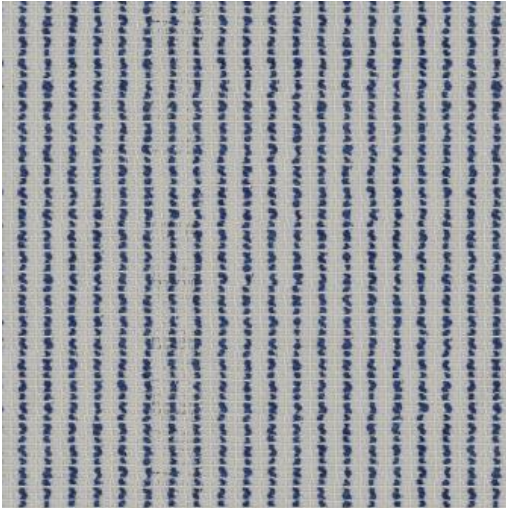

## PARAPET # 602 NAVY

**COLOR COMMENT**

---

**USAGE** Drapery

---

**WIDTH** 117.3"

---

**REPEAT** H-0.39"

---