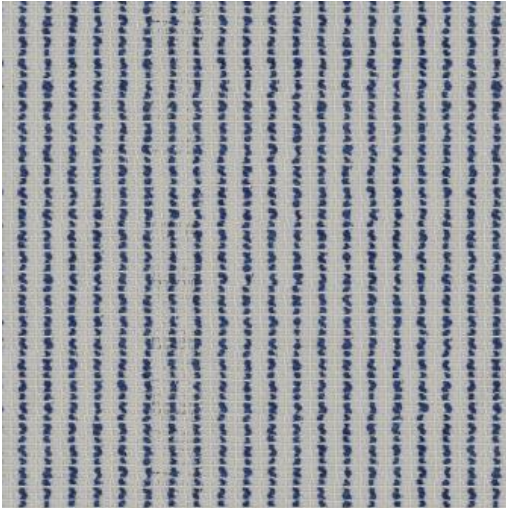

PARAPET # 602 NAVY

PRODUCT INFORMATION

EXCLUSIVE PATTERN AVAILABLE IN 4 COLORS

PATTERN NAME PARAPET

COLOR # 602 NAVY

PATTERN COMMENT EXCLUSIVE PATTERN AVAILABLE IN 4 COLORS

COLOR COMMENT

USAGE Drapery

WIDTH 117.3"

REPEAT H-0.39"

CONTENT 100% SOLUTION DYED POLYOLEFIN

CLEANING WASH BELOW 30 GENTLE, IRON LOW ON REVERSE SIDE, NO TUMBLE DRY, NO DRY CLEAN, RAILROADED

FINISH FIBREGUARD OUTDOOR

TESTS OEKOTEX

COUNTRY INDIA
