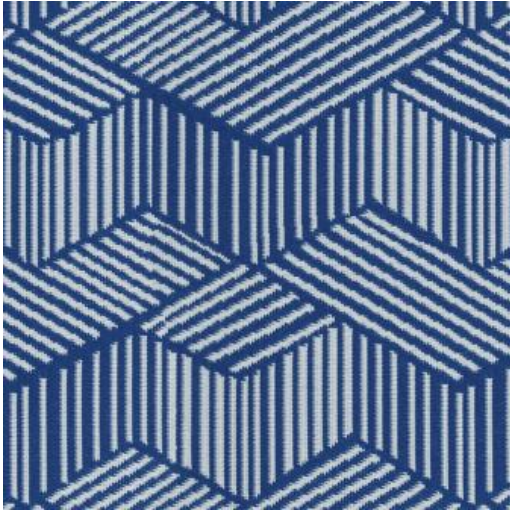

# ALONGSHORE # 634 RIVER

**WIDTH** 55.5"

**REPEAT** V-7.6" H-6.85"

**CONTENT** 100% SOLUTION DYED POLYOLEFIN

**CLEANING** WASH BELOW 30 GENTLE, IRON LOW ON REVERSE SIDE, NO TUMBLE DRY, NO DRY CLEAN

**FINISH** FIBREGUARD OUTDOOR

**TESTS** 50,000 DOUBLE RUBS - OEKOTEX NFPA 260 CLASS 1(UFAC) - CAL 117-2013