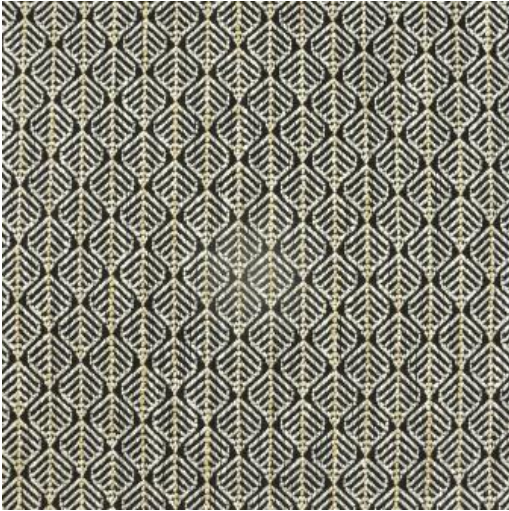

ELMTREE # 817 EBONY

PRODUCT INFORMATION

EXCLUSIVE PATTERN AVAILABLE IN 4 COLORS

PATTERN NAME ELMTREE

COLOR # 817 EBONY

PATTERN COMMENT EXCLUSIVE PATTERN AVAILABLE IN 4 COLORS ACRYLIC BACKING, RAILROADED

COLOR COMMENT

USAGE Upholstery, Indoor/Outdoor

WIDTH 55.8"

REPEAT V-1.5" H-1.5"

CONTENT 79% UV POLYESTER 1% UV RECYCLED POLYESTER

CLEANING WET CLEAN, BLEACH CLEANABLE, INSIDE OUT,

FINISH INSIDE OUT

TESTS 63,000 DOUBLE RUBS NFPA 260 CLASS 1(UFAC) - CAL 117-2013