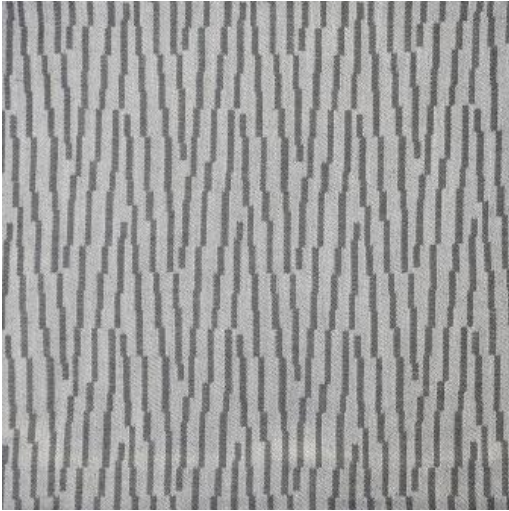

STYLUS

111 AFRICAN GREY

PRODUCT INFORMATION

EXCLUSIVE PATTERN AVAILABLE IN 5 COLORS

PATTERN NAME	STYLUS
COLOR	# 111 AFRICAN GREY
PATTERN COMMENT	AVAILABLE IN 5 COLORS
COLOR COMMENT	

USAGE	Drapery, Multi-Purpose
--------------	------------------------

WIDTH	W: 54"
--------------	--------

REPEAT	V-6.25"H-3.5"
---------------	---------------

CONTENT	64% POLYESTER 25% VISCOSE 11% LINEN
----------------	---

CLEANING	DRY CLEAN
-----------------	-----------