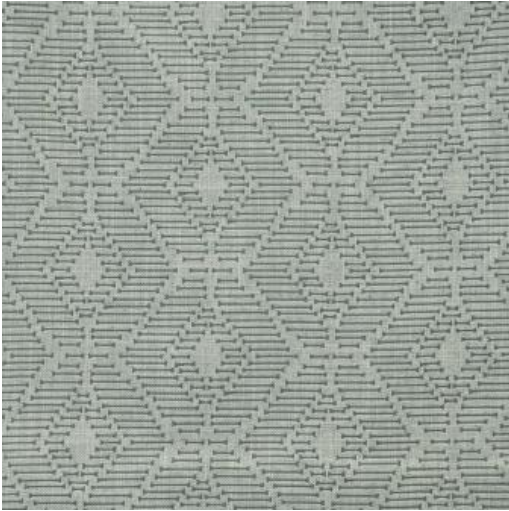

ORAPA # 329 BEETLE

PRODUCT INFORMATION

EXCLUSIVE PATTERN AVAILABLE IN 8 COLORS

PATTERN NAME ORAPA

COLOR # 329 BEETLE

PATTERN COMMENT AVAILABLE IN 8 COLORS

COLOR COMMENT

USAGE Drapery, Multi-Purpose

WIDTH W: 56"

REPEAT V-4.75" H-6.75"

CONTENT 49% POLYESTER
45% COTTON
6% LINEN

CLEANING DRY CLEAN

FINISH

TESTS

COUNTRY INDIA
