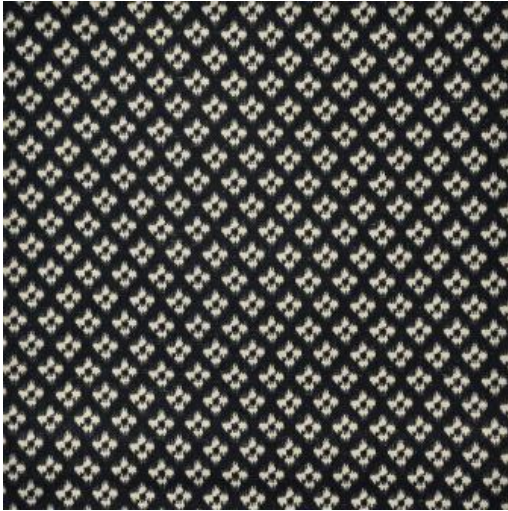

MARYLEBONE # 633 BLACKBIRD

PRODUCT INFORMATION

EXCLUSIVE PATTERN AVAILABLE IN 2 COLORS

PATTERN NAME **MARYLEBONE**

COLOR **# 633 BLACKBIRD**

PATTERN COMMENT
AVAILABLE IN 2 COLORS

COLOR COMMENT

USAGE Drapery, Light Upholstery

WIDTH 54"

REPEAT V-1.5" H-2.25"

CONTENT 96% POLYESTER
4% LINEN

CLEANING DRY CLEAN

FINISH

TESTS 20,000 DOUBLE RUBS NFPA 260 CLASS 1
(UFAC) - CAL 117-2013

COUNTRY INDIA