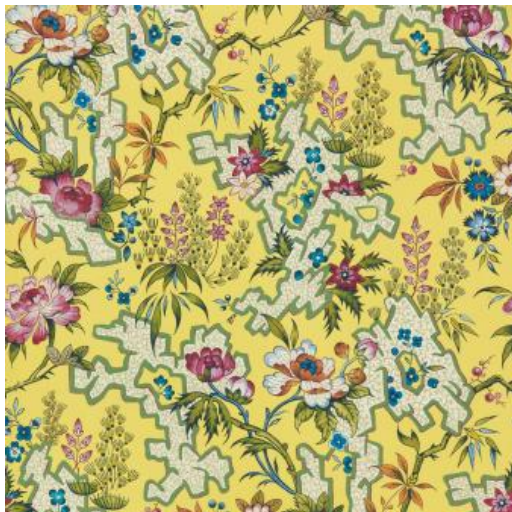

# KILBURN'S MAZE (WP)

## # 01 YELLOW

### PRODUCT INFORMATION

EXCLUSIVE PATTERN AVAILABLE IN 5 COLORS

PATTERN NAME KILBURN'S MAZE (WP)

COLOR # 01 YELLOW

PATTERN COMMENT EXCLUSIVE PATTERN AVAILABLE IN 5 COLORS

COLOR COMMENT # 01

WIDTH 20.5"X11YD