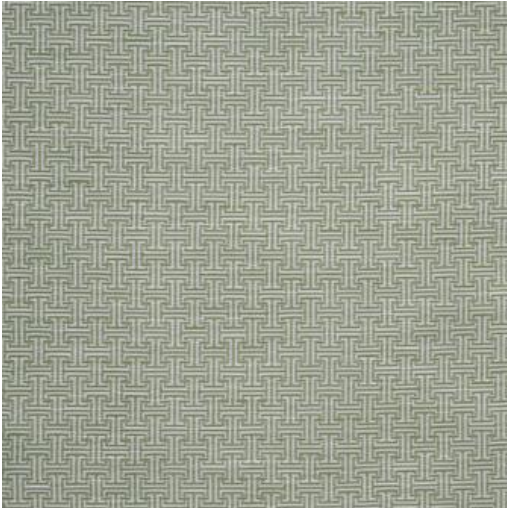

YORKVILLE # 918 ABSINTHE

PRODUCT INFORMATION

EXCLUSIVE PATTERN AVAILABLE IN 3 COLORS

PATTERN NAME YORKVILLE

COLOR # 918 ABSINTHE

PATTERN COMMENT EXCLUSIVE PATTERN AVAILABLE IN 3 COLORS

COLOR COMMENT

USAGE Upholstery, Indoor/Outdoor

WIDTH 56"

REPEAT V-1.2" H-1.3"

CONTENT 100% UV POLYESTER

CLEANING WET CLEAN, BLEACH CLEANABLE, INSIDE OUT

FINISH INSIDE OUT

TESTS 63,000 DOUBLE RUBS NFPA 260 CLASS 1 (UFAC), CAL 117-2013

COUNTRY USA
