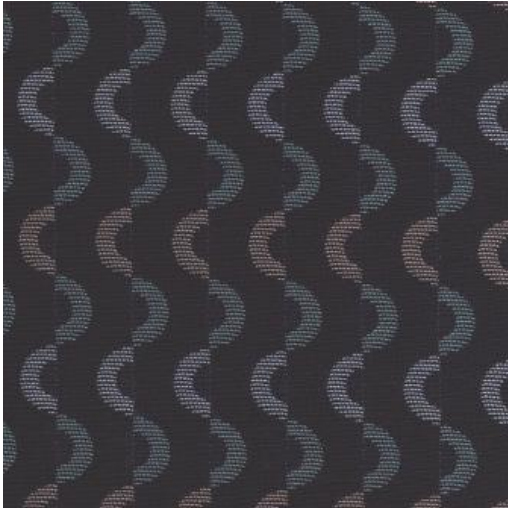

# CRYPTON CRESCENT # 412 DEEP SEA

### EXCLUSIVE PATTERN AVAILABLE IN 12 COLORS

---

**PATTERN NAME** CRYPTON CRESCENT

---

**COLOR** # 412 DEEP SEA

---

**PATTERN COMMENT** AVAILABLE IN 12 COLORS \*\*\* 5 YARD MINIMUM \*\*\*

---

**COLOR COMMENT**

---

**USAGE** Upholstery

---

**WIDTH** 55"

---

**REPEAT** V- 6.6" H- 1.8"

---