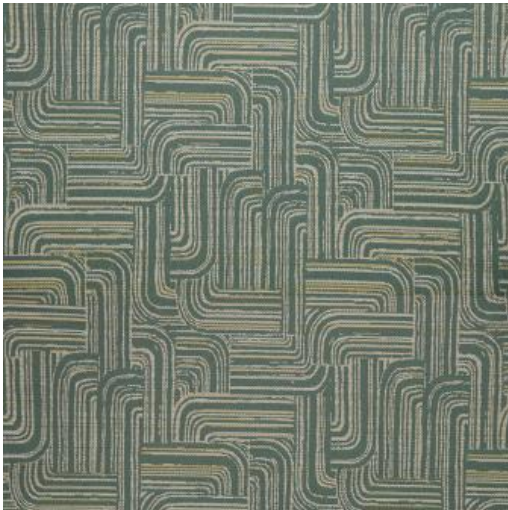

# CRYPTON STELLA # 303 SHAMROCK

### EXCLUSIVE PATTERN AVAILABLE IN 8 COLORS

**PATTERN NAME** CRYPTON STELLA

**COLOR** # 303 SHAMROCK

**PATTERN COMMENT** AVAILABLE IN 8 COLORS \*\*\* 5 YARD MINIMUM \*\*\*

**COLOR COMMENT**

**USAGE** Upholstery

**WIDTH** 55"

**REPEAT** V- 16.8" H- 14.25"