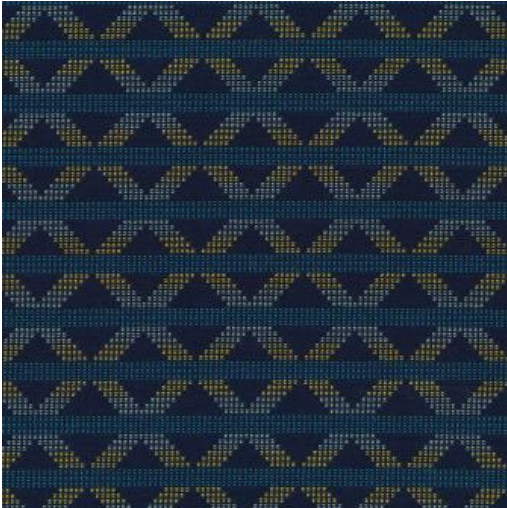

CRYPTON ROADMAP # 207 GROTTO

PRODUCT INFORMATION

EXCLUSIVE PATTERN AVAILABLE IN 10 COLORS

PATTERN NAME CRYPTON ROADMAP

COLOR # 207 GROTTO

PATTERN COMMENT AVAILABLE IN 10 COLORS *** 5 YARD MINIMUM ***

COLOR COMMENT

USAGE Upholstery

WIDTH 55"

REPEAT V- 2.5" H- 2.5"

CONTENT 39% RECYCLED POST CONSUMER POLYESTER
34% POLYESTER
27% SEAQUAL POLYESTER

CLEANING W- CLEAN FABRICS WITH WATER-BASED CLEANING AGENTS OR WATER BASED FOAM