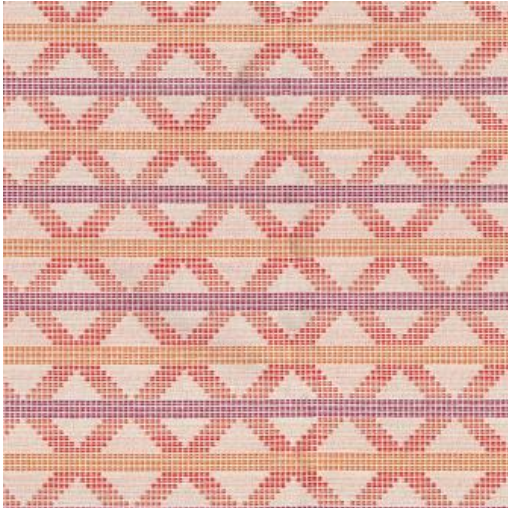

# CRYPTON ROADMAP # 203 SORBET

### EXCLUSIVE PATTERN AVAILABLE IN 10 COLORS

<b>PATTERN NAME</b>	CRYPTON ROADMAP
<b>COLOR</b>	# 203 SORBET
<b>PATTERN COMMENT</b>	AVAILABLE IN 10 COLORS *** 5 YARD MINIMUM ***
<b>COLOR COMMENT</b>	
<b>USAGE</b>	Upholstery
<b>WIDTH</b>	55"
<b>REPEAT</b>	V- 2.5" H- 2.5"
<b>CONTENT</b>	39% RECYCLED POST CONSUMER POLYESTER 34% POLYESTER 27% SEAQUAL POLYESTER
<b>CLEANING</b>	W- CLEAN FABRICS WITH WATER-BASED CLEANING AGENTS OR WATER BASED FOAM
<b>FINISH</b>	
<b>TESTS</b>	105,000 DOUBLE RUBS NFPA 260 Class 1 (UFAC), CAL 117-2013
<b>COUNTRY</b>	USA