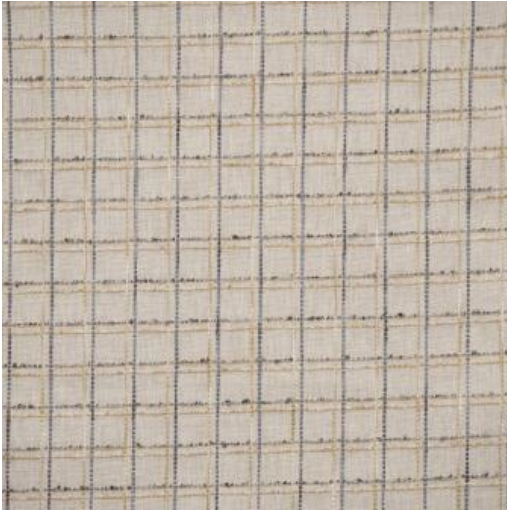

ZELLIGE

629 GREYSTONE

PRODUCT INFORMATION

EXCLUSIVE PATTERN AVAILABLE IN 3 COLORS

PATTERN NAME ZELLIGE

COLOR # 629 GREYSTONE

PATTERN COMMENT AVAILABLE IN 3 COLORS

COLOR COMMENT

USAGE Drapery, Upholstery

WIDTH 54"

REPEAT V-1.1" H-1.1"

CONTENT 50% COTTON
46% POLYESTER
3% VISCOSE
1% LINEN

CLEANING DRY CLEAN

FINISH

TESTS 25,000 DOUBLE RUBS - NFPA 260 CLASS
1 (UFAC) - CAL 117-2013

COUNTRY CHINA
