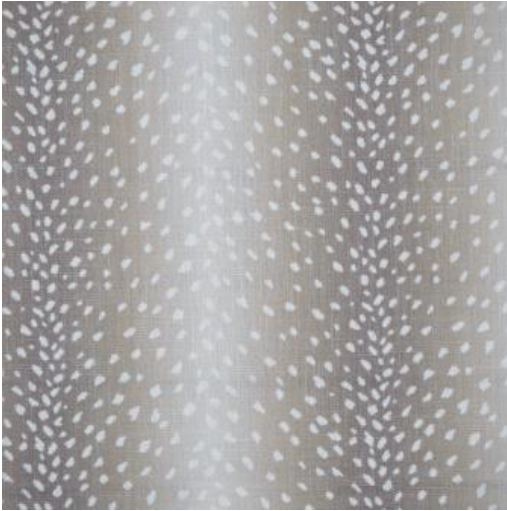

CHITAL # 647 MUSK

PRODUCT INFORMATION

EXCLUSIVE PATTERN AVAILABLE IN 5 COLORS

PATTERN NAME CHITAL

COLOR # 647 MUSK

PATTERN COMMENT AVAILABLE IN 5 COLORS

COLOR COMMENT

USAGE Drapery, Multi-Purpose, Light Upholstery

WIDTH 54"

REPEAT V-10.5" H-9.3"

CONTENT 72% POLYESTER
20% RAYON
8% LINEN

CLEANING DRY CLEAN

FINISH

TESTS 15,000 DOUBLE RUBS - NFPA 260 CLASS
1 (UFAC) - CAL 117-2013

COUNTRY CHINA