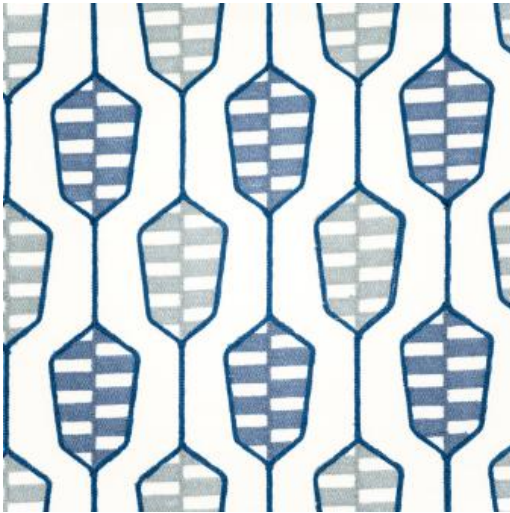

PADDLEBOAT # 141 CADET

PRODUCT INFORMATION

EXCLUSIVE PATTERN AVAILABLE IN 1 COLORS

PATTERN NAME PADDLEBOAT

COLOR # 141 CADET

PATTERN COMMENT EXCLUSIVE PATTERN AVAILABLE IN 1 COLOR

COLOR COMMENT

USAGE Drapery, Multi-Purpose

WIDTH 54"

REPEAT V-7.6" H-5.3"

CONTENT 65% COTTON
35% ACRYLIC

CLEANING DRY CLEAN

FINISH

TESTS

COUNTRY INDIA
